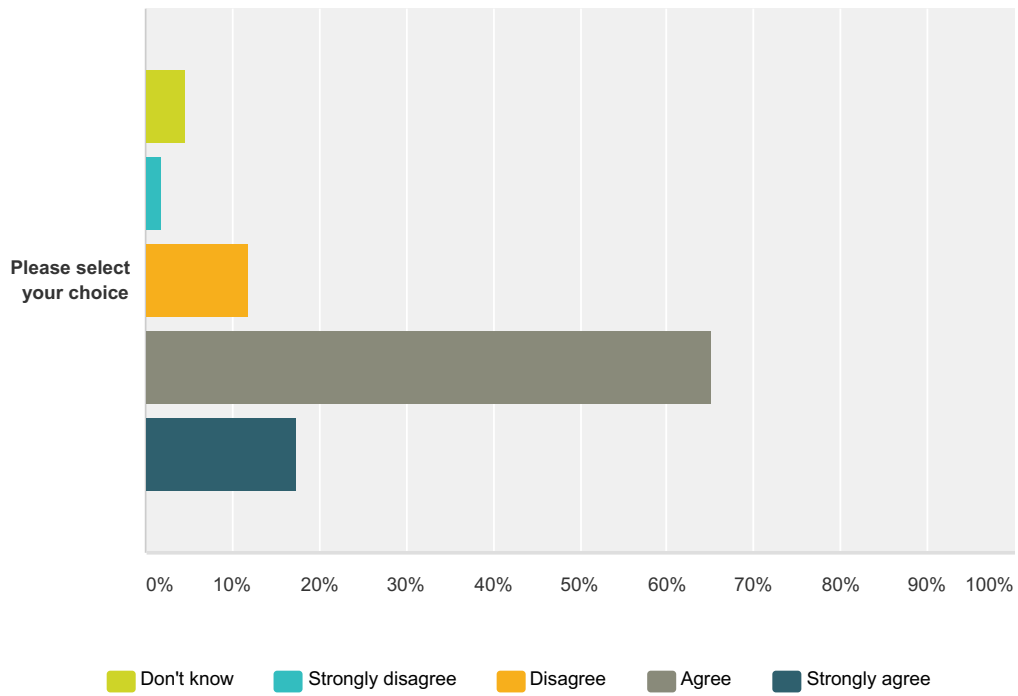

Q6 This school is meeting the social needs of my child.

Answered: 109 Skipped: 1

	Don't know	Strongly disagree	Disagree	Agree	Strongly agree	Total Respondents
Please select your choice	4.59%	1.83%	11.93%	65.14%	17.43%	109
	5	2	13	71	19