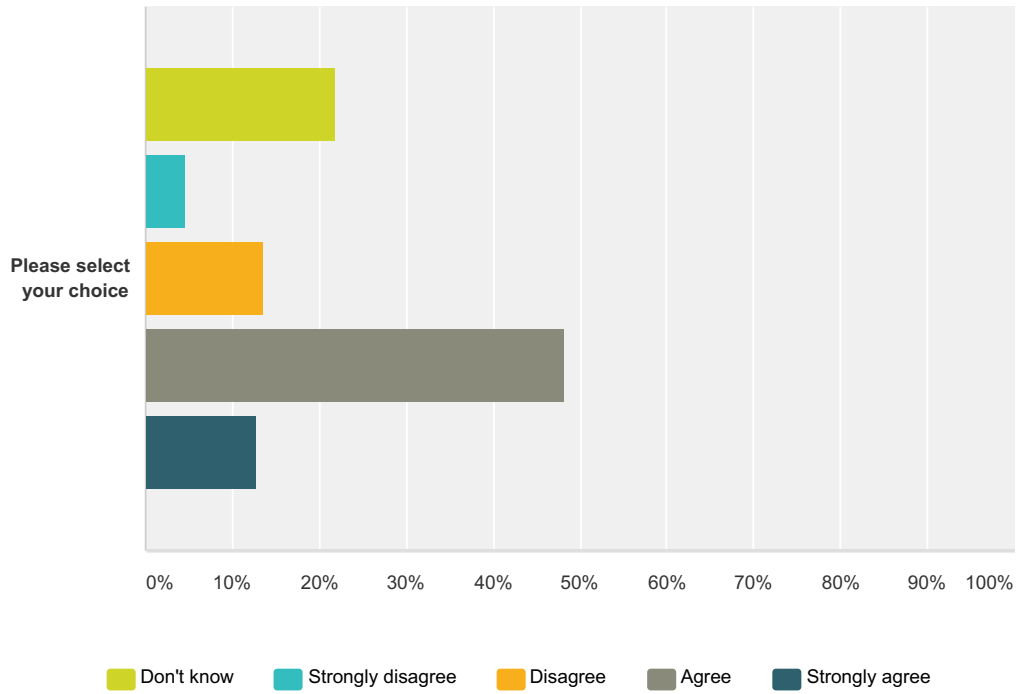

Q4 This school has high standards of student behaviour.

Answered: 110 Skipped: 0

	Don't know	Strongly disagree	Disagree	Agree	Strongly agree	Total Respondents
Please select your choice	5.45% 6	4.55% 5	20.00% 22	56.36% 62	14.55% 16	110

Q5 This school's student management policy is fair.

Answered: 110 Skipped: 0

	Don't know	Strongly disagree	Disagree	Agree	Strongly agree	Total Respondents
Please select your choice	21.82% 24	4.55% 5	13.64% 15	48.18% 53	12.73% 14	110